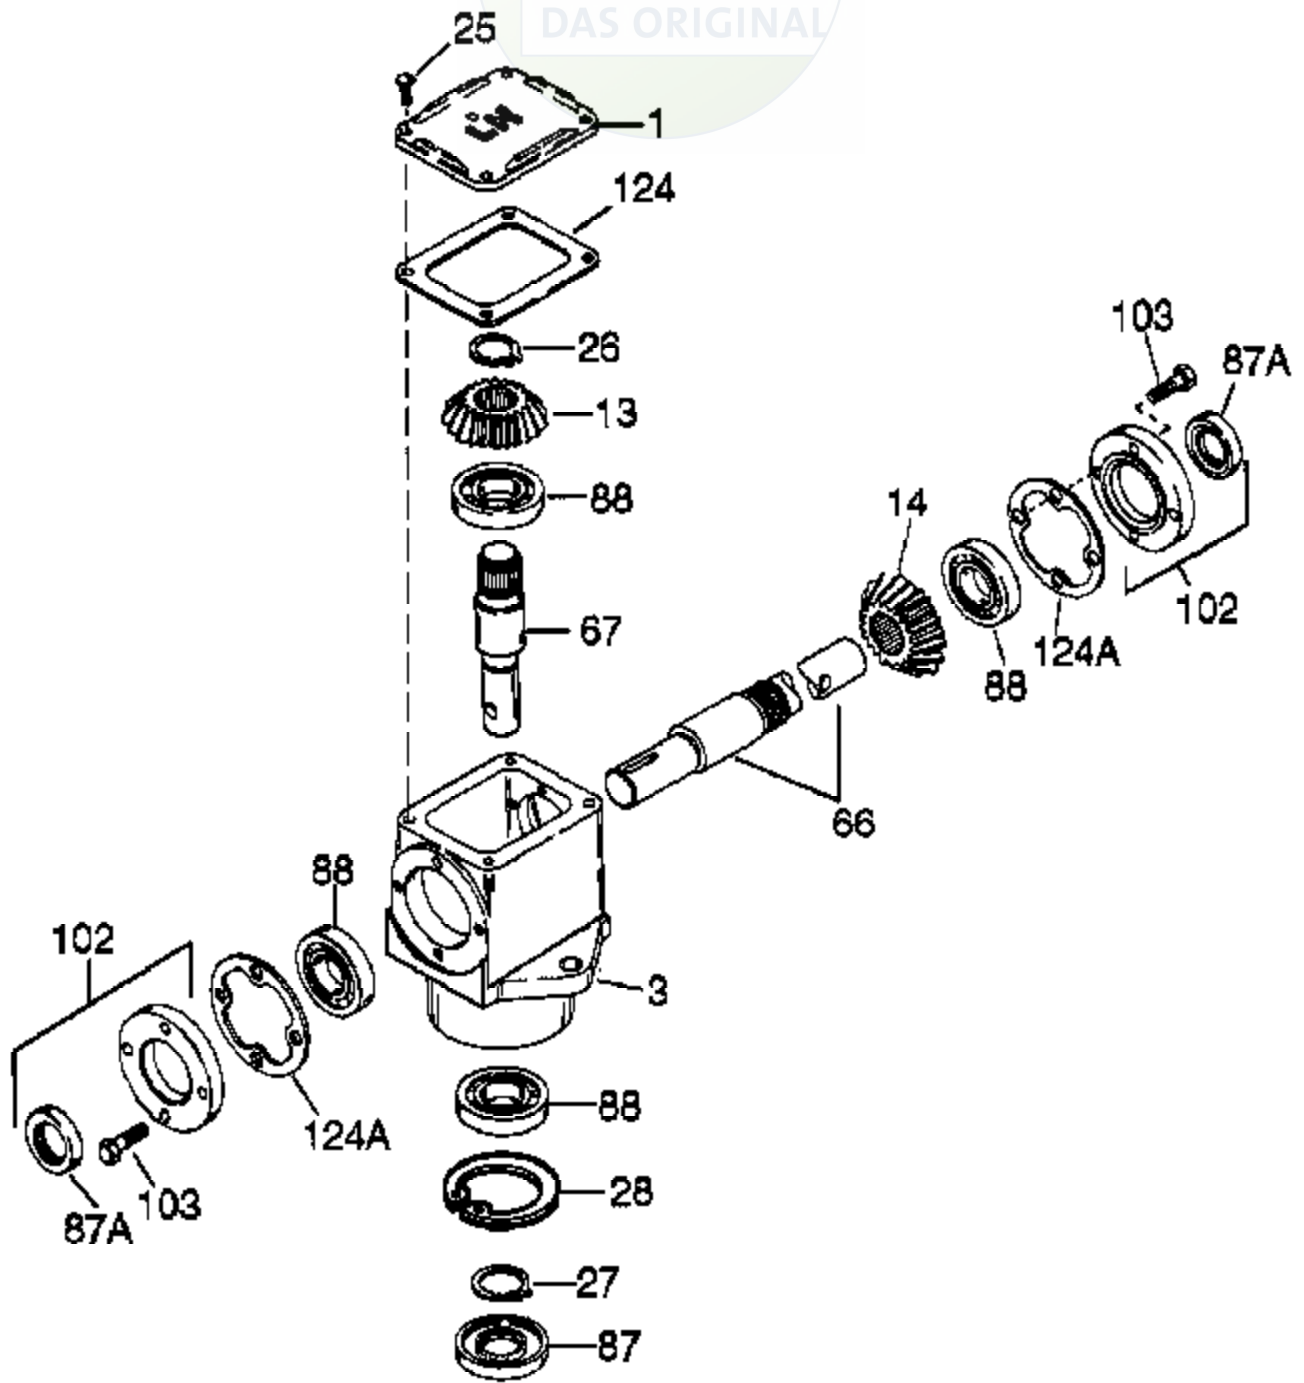

JOIST

SICHER IST DAS:
DAS ORIGINAL

Ref #	Part Number	Qty	Description
1	772035		Cover
3	770047A		"T" Drive Housing
13	778046		Miter Gear
14	778069		Miter Gear
25	792025		Screw, 10-24 x 1/2"
26	788018		Snap Ring
27	788019		Snap Ring
28	792119		Snap Ring
66	776127		Input Shaft (7-1/4" long)
67	776153		Output Shaft (4-3/16" long)
87	788029		Oil Seal
87A	788031		Oil Seal
88	780034		Ball Bearing
102	786029		Retainer Cap & Seal (Incl. 87A & 103)
103	792026		Screw, 1/4-20 x 7/8"
124A	788030B		Cap Gasket
124	788028		Cover Gasket

RAD-3179-P91 Page 2 of 2

Peerless